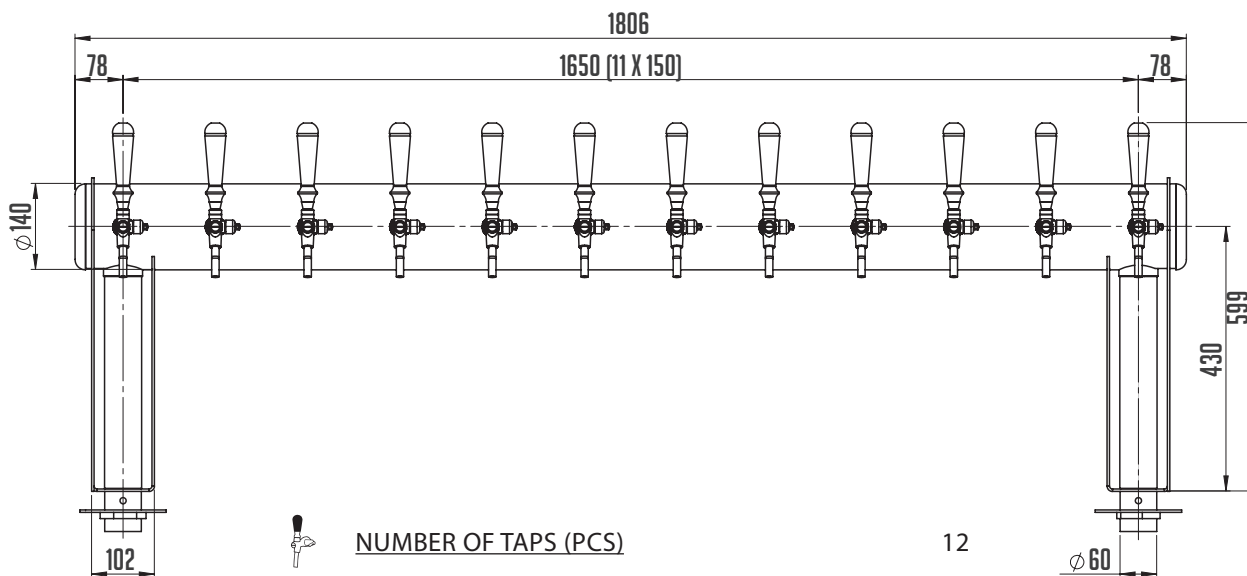

LINDR NAKED COLD BRIDGE 12 TOWER

- **NUMBER OF TAPS (PCS)** 12
- **COLOUR DESIGN (YES)** STAINLESS STEEL
- **BEVERAGE CONNECTION (MM)** 8/10