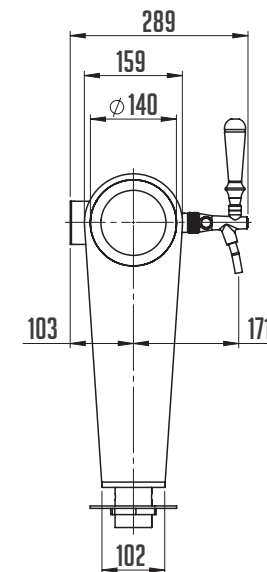

BEVERAGE LINES - The construction of the tower offers a basic diameter of 8 mm for beverage management in a stainless steel design with the possibility of change to 10 mm.

EASY INSTALLATION - The model is fixed with only two nuts.

LINDR NAKED COLD BRIDGE 12 TOWER

-  **NUMBER OF TAPS (PCS)** 12
-  **COLOUR DESIGN (YES)** STAINLESS STEEL
-  **BEVERAGE CONNECTION (MM)** 8/10

PRESENTATION OPTIONS

The model allows the placement of wooden advertising and backlit medallions with their own logo.

Backlit medallions can be installed in a straight version or a fish eye variant.

TECHNICAL PARAMETERS

PRODUCT MODEL	LINDR NAKED COLD BRIDGE 10 TOWER	LINDR NAKED COLD BRIDGE 12 TOWER
BASIC MEDALLION	YES	YES
LINDR TAP	YES	YES
MEDALLION Ø 69 MM	YES	YES
CONNECTION - INPUT ST. STEEL TUBE 8MM WITH RECIRCULATION COIL RIGHT TO THE TAP	YES	YES
NUMBER OF TAPS (PCS)	10	12
WEIGHT (KG)	33,0	37,0
COLOR DESIGN- POLISHED STAINLESS STEEL	YES	YES
OPTIONAL ACCESSORIES	YES	YES
ILLUMINATED MEDALLION	✓	✓
WOODEN MEDALLION	✓	✓
CHOICE OF MEDALLION Ø 82 MM	✓	✓
CHOICE OF TAP	✓	✓
CHOICE OF MEDALLION	X	X
CONNECTION - INLET 10 MM STAINLESS STEEL WITH RECIRCULATION COIL RIGHT TO THE TAP	✓	✓
POSSIBLE CUSTOMIZED OPTIONS	YES	YES
FISH EYE MEDALLION	✓	✓
COLOR DESIGN ACCORDING TO RAL SAMPLES	X	X
COLORED DESIGN OF SANDBLASTING	X	X